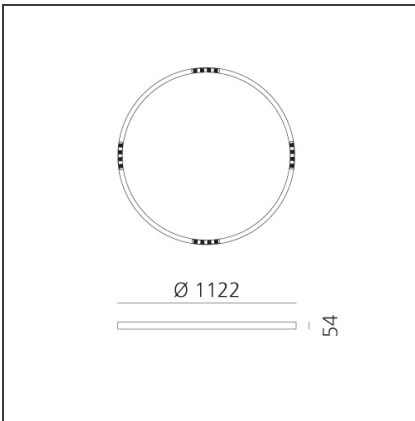

A.24 Stand-alone - Suspension Circular - Sharping Emission - Ø 1122mm - 4000K - DALI - Brushed Silver

IP20  Dimmerable: 

DESIGN BY

Carlotta de Bevilacqua

DESCRIPTION

TECHNICAL DRAWINGS

FEATURES

| | | | |
|----------------------|-------------------------------|----------------|----------------------------------|
| Article Code: | AQ74315 | Series: | Indoor, 2018 Artemide Collection |
| Colour: | Brushed Silver | | |
| Installation: | Recessed, Suspension, Ceiling | | |
| Environment: | Indoor | | |

DIMENSIONS

| | |
|----------------|--------|
| Height: | cm 5.4 |
| Weight: | kg 5.5 |

INCLUDED SOURCES

| | | | |
|------------------|-----|-------------------------------|-------|
| Category: | LED | Color temperature (K): | 4000K |
| Number: | 1 | CRI: | 90 |
| Watt: | 50W | | |
| Type: | 0 | | |

LUMINAIRE

| | | | |
|--------------|-----|--------------------------------------|--------|
| Watt: | 50W | Delivered lumens output (lm): | 3576lm |
| | | CCT: | 4000K |
| | | CRI: | 80 |
| | | Dimmable Typology: | Dali |