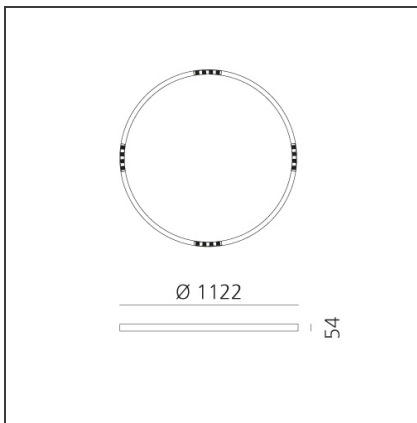

A.24 Stand-alone - Suspension Circular - Sharping Emission - Ø 1122mm - 4000K - DALI - Brushed Copper

IP20  Dimmerable: 

DESIGN BY

Carlotta de Bevilacqua

DESCRIPTION

TECHNICAL DRAWINGS

FEATURES

Article Code:	AQ74318	Series:	Indoor, 2018 Artemide Collection
Colour:	Brushed Copper		
Installation:	Recessed, Suspension, Ceiling		
Environment:	Indoor		

DIMENSIONS

Height:	cm 5.4
Weight:	kg 5.5

INCLUDED SOURCES

Category:	LED	Color temperature (K):	4000K
Number:	1	CRI:	90
Watt:	50W		
Type:	0		

LUMINAIRE

Watt:	50W	Delivered lumens output (lm):	3576lm
		CCT:	4000K
		CRI:	80
		Dimmable Typology:	Dali