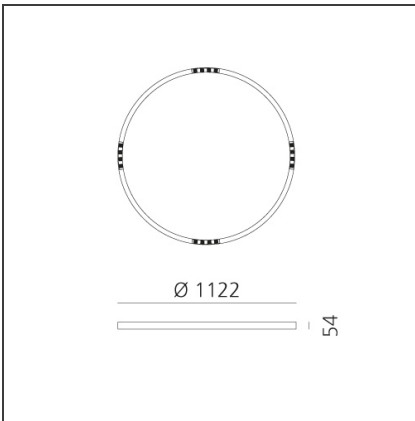

**A.24 Stand-alone - Suspension Circular - Sharping Emission - Ø 1122mm - 3000K - DALI - Brushed Silver**

IP20  Dimmerable: 

**DESIGN BY**

Carlotta de Bevilacqua

**DESCRIPTION**

**TECHNICAL DRAWINGS**

**FEATURES**

<b>Height:</b>	cm 5.4
<b>Weight:</b>	kg 5.5

**INCLUDED SOURCES**

<b>Category:</b>	LED	<b>Color temperature (K):</b>	3000K
<b>Number:</b>	1	<b>CRI:</b>	90
<b>Watt:</b>	50W		
<b>Type:</b>	0		

**LUMINAIRE**