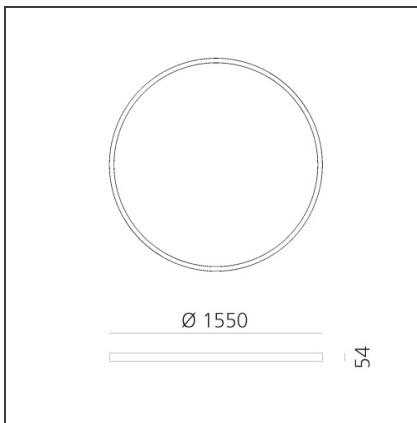

A.24 Stand-alone - Suspension Circular - Diffused Emission - Ø 1550mm - 4000K - DALI - Brushed Bronze

IP20  Dimmerable: 

DESIGN BY

Carlotta de Bevilacqua

DESCRIPTION

TECHNICAL DRAWINGS

FEATURES

Article Code:	AQ75120	Series:	Indoor, 2018 Artemide Collection
Colour:	Brushed Bronze		
Installation:	Recessed, Suspension, Ceiling		
Environment:	Indoor		

DIMENSIONS

Height:	cm 5,4
Weight:	kg 8,5

INCLUDED SOURCES

Category:	LED	Color temperature (K):	4000K
Number:	1	CRI:	80
Watt:	136W		
Type:	0		

LUMINAIRE

Watt:	136W	Delivered lumens output (lm):	9924lm
		CCT:	4000K
		CRI:	80
		Dimmable Typology:	Dali