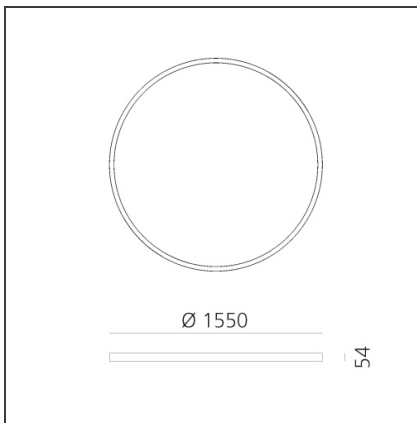

A.24 Stand-alone - Suspension Circular - Diffused Emission - Ø 1550mm - 4000K - DALI - Black

IP20  Dimmerable: 

DESIGN BY

Carlotta de Bevilacqua

TECHNICAL DRAWINGS

FEATURES

Article Code:	AQ75104	Series:	Indoor, 2018 Artemide Collection
Colour:	Black		
Installation:	Recessed, Suspension, Ceiling		
Environment:	Indoor		

DIMENSIONS

Height:	cm 5,4
Weight:	kg 8,5

INCLUDED SOURCES

Category:	LED	Color temperature (K):	4000K
Number:	1	CRI:	80
Watt:	136W		
Type:	0		

LUMINAIRE

Watt:	136W	Delivered lumens output (lm):	9924lm
		CCT:	4000K
		CRI:	80
		Dimmable Typology:	Dali