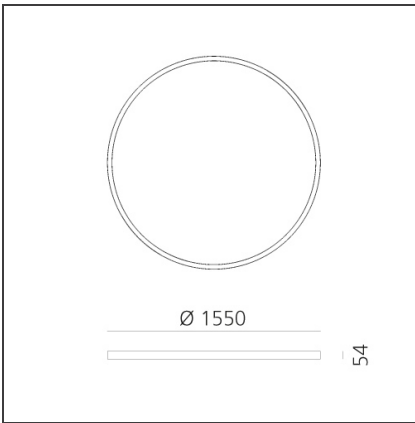

**A.24 Stand-alone - Suspension Circular - Diffused Emission - Ø 1550mm - 3000K - DALI - Brushed Silver**

IP20  Dimmerable: 

**DESIGN BY**

Carlotta de Bevilacqua

**DESCRIPTION**

**TECHNICAL DRAWINGS**

**FEATURES**

<b>Article Code:</b>	AQ75015	<b>Series:</b>	Indoor, 2018 Artemide Collection
<b>Colour:</b>	Brushed Silver		
<b>Installation:</b>	Recessed, Suspension, Ceiling		
<b>Environment:</b>	Indoor		

**DIMENSIONS**

<b>Height:</b>	cm 5,4
<b>Weight:</b>	kg 8,5

**INCLUDED SOURCES**

<b>Category:</b>	LED	<b>Color temperature (K):</b>	3000K
<b>Number:</b>	1	<b>CRI:</b>	80
<b>Watt:</b>	136W		
<b>Type:</b>	0		

**LUMINAIRE**