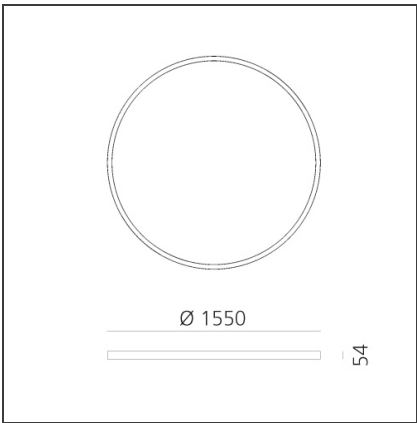

A.24 Stand-alone - Suspension Circular - Diffused Emission - Ø 1550mm - 3000K - DALI - Brushed Copper

IP20  Dimmerable: 

DESIGN BY

Carlotta de Bevilacqua

DESCRIPTION

TECHNICAL DRAWINGS

FEATURES

Article Code:	AQ75018	Series:	Indoor, 2018 Artemide Collection
Colour:	Brushed Copper		
Installation:	Recessed, Suspension, Ceiling		
Environment:	Indoor		

DIMENSIONS

Height:	cm 5,4
Weight:	kg 8,5

INCLUDED SOURCES

Category:	LED	Color temperature (K):	3000K
Number:	1	CRI:	80
Watt:	136W		
Type:	0		

LUMINAIRE

Watt:	136W	Delivered lumens output (lm):	9499lm
		CCT:	3000K
		CRI:	80
		Dimmable Typology:	Dali