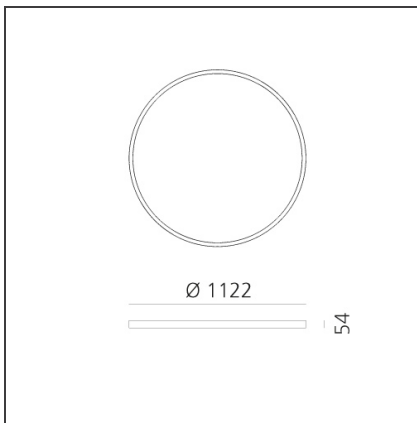

A.24 Stand-alone - Suspension Circular - Diffused Emission - Ø 1122mm - 4000K - DALI - White

IP20  Dimmerable: 

DESIGN BY

Carlotta de Bevilacqua

TECHNICAL DRAWINGS

FEATURES

Article Code:	AQ74101	Series:	Indoor, 2018 Artemide Collection
Colour:	White		
Installation:	Recessed, Suspension, Ceiling		
Environment:	Indoor		

DIMENSIONS

Height:	cm 5.4
Weight:	kg 6

INCLUDED SOURCES

Category:	LED	Color temperature (K):	4000K
Number:	1	CRI:	80
Watt:	102W		
Type:	0		

LUMINAIRE

Watt:	102W	Delivered lumens output (lm):	7443lm
		CCT:	4000K
		CRI:	80
		Dimmable Typology:	Dali