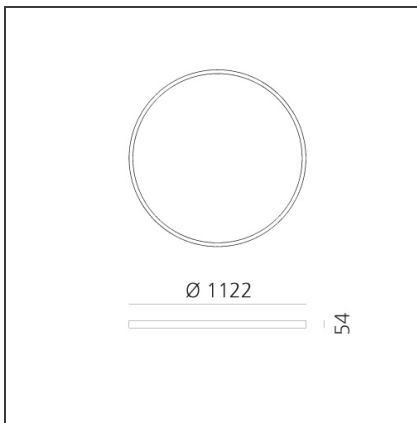

A.24 Stand-alone - Suspension Circular - Diffused Emission - Ø 1122mm - 4000K - DALI - Brushed Bronze

IP20  Dimmerable: 

DESIGN BY

Carlotta de Bevilacqua

DESCRIPTION

TECHNICAL DRAWINGS

FEATURES

Article Code:	AQ74120	Series:	Indoor, 2018 Artemide Collection
Colour:	Brushed Bronze		
Installation:	Recessed, Suspension, Ceiling		
Environment:	Indoor		

DIMENSIONS

Height:	cm 5.4
Weight:	kg 6

INCLUDED SOURCES

Category:	LED	Color temperature (K):	4000K
Number:	1	CRI:	80
Watt:	102W		
Type:	0		

LUMINAIRE

Watt:	102W	Delivered lumens output (lm):	7443lm
		CCT:	4000K
		CRI:	80
		Dimmable Typology:	Dali