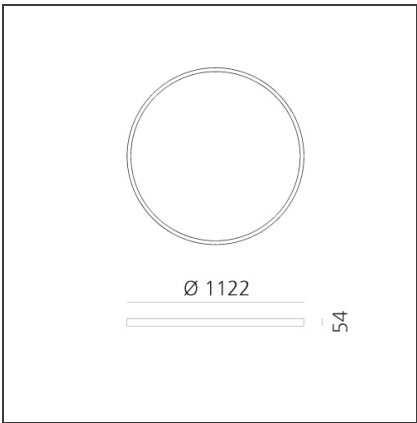

**A.24 Stand-alone - Suspension Circular - Diffused Emission - Ø 1122mm - 4000K - DALI - Black**

IP20  Dimmerable: 

**DESIGN BY**

Carlotta de Bevilacqua

**TECHNICAL DRAWINGS**

**FEATURES**

<b>Article Code:</b>	AQ74104	<b>Series:</b>	Indoor, 2018 Artemide Collection
<b>Colour:</b>	Black		
<b>Installation:</b>	Recessed, Suspension, Ceiling		
<b>Environment:</b>	Indoor		

**DIMENSIONS**

<b>Height:</b>	cm 5.4
<b>Weight:</b>	kg 6

**INCLUDED SOURCES**

<b>Category:</b>	LED	<b>Color temperature (K):</b>	4000K
<b>Number:</b>	1	<b>CRI:</b>	80
<b>Watt:</b>	102W		
<b>Type:</b>	0		