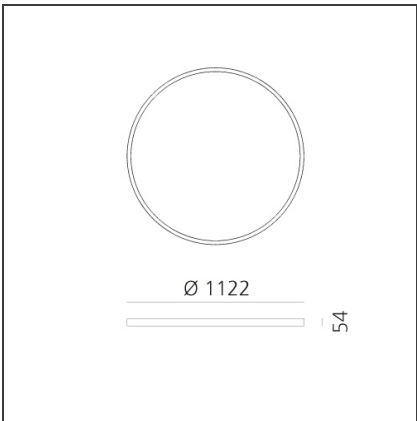

A.24 Stand-alone - Suspension Circular - Diffused Emission - Ø 1122mm - 3000K - DALI - Brushed Bronze

IP20  Dimmerable: 

DESIGN BY

Carlotta de Bevilacqua

DESCRIPTION

TECHNICAL DRAWINGS

FEATURES

Article Code:	AQ74020	Series:	Indoor, 2018 Artemide Collection
Colour:	Brushed Bronze		
Installation:	Recessed, Suspension, Ceiling		
Environment:	Indoor		

DIMENSIONS

Height:	cm 5.4
Weight:	kg 6

INCLUDED SOURCES

Category:	LED	Color temperature (K):	3000K
Number:	1	CRI:	80
Watt:	102W		
Type:	0		

LUMINAIRE

Watt:	102W	Delivered lumens output (lm):	7124lm
		CCT:	3000K
		CRI:	80
		Dimmable Typology:	Dali