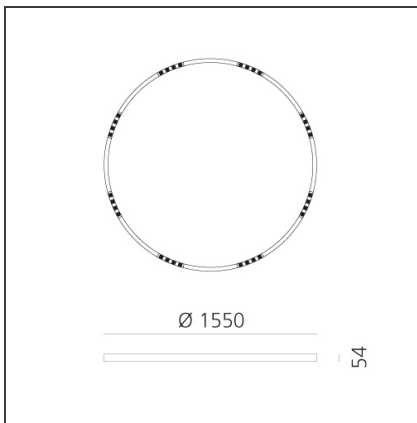

A.24 Stand-alone - Recessed Circular - Sharping Emission - Ø 1550mm - 4000K - DALI

IP20  Dimmerable: 

DESIGN BY

Carlotta de Bevilacqua

TECHNICAL DRAWINGS

FEATURES

Article Code:	AQ55301	Series:	Indoor, 2018 Artemide Collection
Colour:	White		
Installation:	Recessed, Suspension, Ceiling		
Environment:	Indoor		

DIMENSIONS

INCLUDED SOURCES

Category:	LED	Color temperature (K):	4000K
Number:	1	CRI:	90
Watt:	100W		
Type:	0		

LUMINAIRE

Watt:	100W	Delivered lumens output (lm):	7152lm
		CCT:	4000K
		CRI:	80
		Dimmable Typology:	Dali