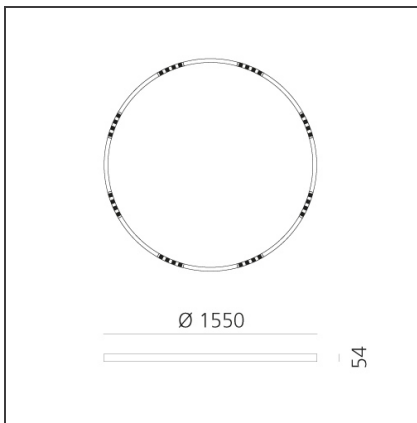

A.24 Stand-alone - Recessed Circular - Sharping Emission - Ø 1550mm - 3000K - DALI

IP20  Dimmerable: 

DESIGN BY

Carlotta de Bevilacqua

TECHNICAL DRAWINGS

FEATURES

Article Code:	AQ55201	Series:	Indoor, 2018 Artemide Collection
Colour:	White		
Installation:	Recessed, Suspension, Ceiling		
Environment:	Indoor		

DIMENSIONS

INCLUDED SOURCES

Category:	LED	Color temperature (K):	3000K
Number:	1	CRI:	90
Watt:	100W		
Type:	0		

LUMINAIRE

Watt:	100W	Delivered lumens output (lm):	6713lm
		CCT:	3000K
		CRI:	80
		Dimmable Typology:	Dali