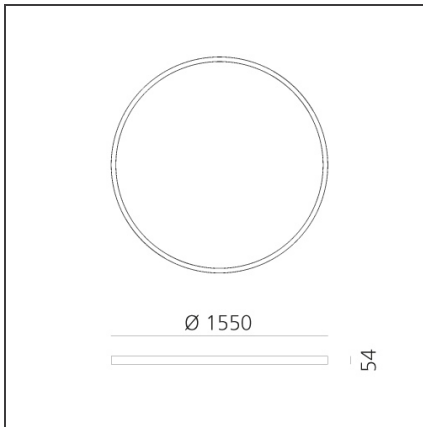

A.24 Stand-alone - Recessed Circular - Diffused Emission - Ø 1550mm - 4000K - DALI

IP20  Dimmerable: 

DESIGN BY

Carlotta de Bevilacqua

TECHNICAL DRAWINGS

FEATURES

Article Code:	AQ55101	Series:	Indoor, 2018 Artemide Collection
Colour:	White		
Installation:	Recessed, Suspension, Ceiling		
Environment:	Indoor		

DIMENSIONS

INCLUDED SOURCES

Category:	LED	Color temperature (K):	4000K
Number:	1	CRI:	80
Watt:	136W		
Type:	0		

LUMINAIRE

Watt:	136W	Delivered lumens output (lm):	9924lm
		CCT:	4000K
		CRI:	80
		Dimmable Typology:	Dali