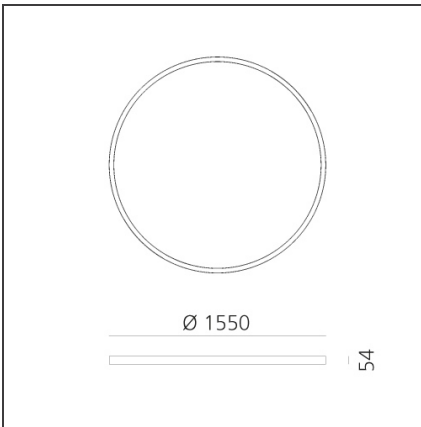

A.24 Stand-alone - Recessed Circular - Diffused Emission - Ø 1550mm - 3000K - DALI

IP20  Dimmerable: 

DESIGN BY

Carlotta de Bevilacqua

TECHNICAL DRAWINGS

FEATURES

Article Code:	AQ55001	Series:	Indoor, 2018 Artemide Collection
Colour:	White		
Installation:	Recessed, Suspension, Ceiling		
Environment:	Indoor		

DIMENSIONS

INCLUDED SOURCES

Category:	LED	Color temperature (K):	3000K
Number:	1	CRI:	80
Watt:	136W		
Type:	0		

LUMINAIRE

Watt:	136W	Delivered lumens output (lm):	9499lm
		CCT:	3000K
		CRI:	80
		Dimmable Typology:	Dali