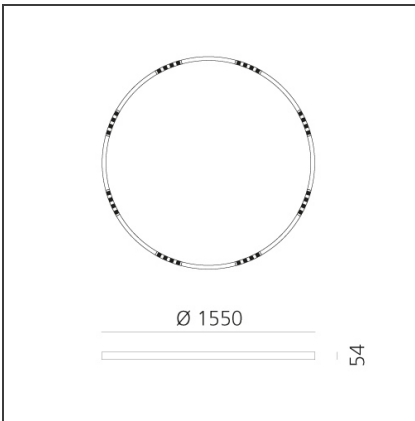

A.24 Stand-alone - Ceiling Circular - Sharping Emission - Ø 1550mm - 4000K - DALI - Brushed Bronze

IP20 Dimmerable: -

DESIGN BY

Carlotta de Bevilacqua

DESCRIPTION

TECHNICAL DRAWINGS

FEATURES

Article Code:	AQ65320	Series:	Indoor, 2018 Artemide Collection
Colour:	Brushed Bronze		
Installation:	Recessed, Suspension, Ceiling		
Environment:	Indoor		

DIMENSIONS

Height:	cm 5.4
Weight:	kg 8

INCLUDED SOURCES

Category:	LED	Color temperature (K):	4000K
Number:	1	CRI:	90
Watt:	100W		
Type:	0		

LUMINAIRE

Watt:	100W	Delivered lumens output (lm):	7152lm
		CCT:	4000K
		CRI:	80
		Dimmable Typology:	Dali