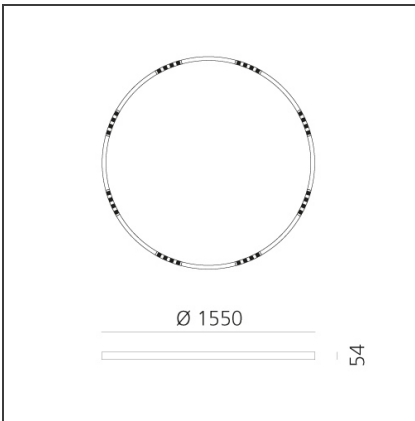

A.24 Stand-alone - Ceiling Circular - Sharping Emission - Ø 1550mm - 3000K - DALI - Brushed Silver

IP20  Dimmerable: 

DESIGN BY

Carlotta de Bevilacqua

DESCRIPTION

TECHNICAL DRAWINGS

FEATURES

Article Code:	AQ65215	Series:	Indoor, 2018 Artemide Collection
Colour:	Brushed Silver		
Installation:	Recessed, Suspension, Ceiling		
Environment:	Indoor		

DIMENSIONS

Height:	cm 5.4
Weight:	kg 8

INCLUDED SOURCES

Category:	LED	Color temperature (K):	3000K
Number:	1	CRI:	90
Watt:	100W		
Type:	0		

LUMINAIRE

Watt:	100W	Delivered lumens output (lm):	6713lm
		CCT:	3000K
		CRI:	80
		Dimmable Typology:	Dali