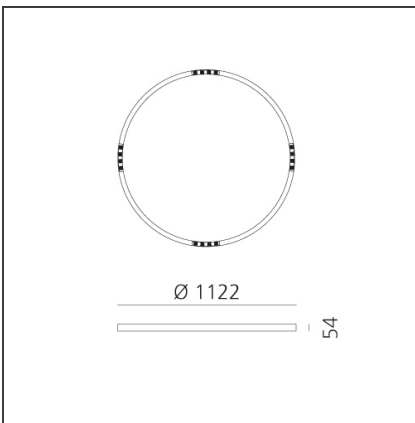

A.24 Stand-alone - Ceiling Circular - Sharping Emission - Ø 1122mm - 4000K - DALI - White

IP20  Dimmerable: 

DESIGN BY

Carlotta de Bevilacqua

TECHNICAL DRAWINGS

FEATURES

Article Code:	AQ64301	Series:	Indoor, 2018 Artemide Collection
Colour:	White		
Installation:	Recessed, Suspension, Ceiling		
Environment:	Indoor		

DIMENSIONS

Height:	cm 5.4
Weight:	kg 5.5

INCLUDED SOURCES

Category:	LED	Color temperature (K):	4000K
Number:	1	CRI:	90
Watt:	50W		
Type:	0		

LUMINAIRE

Watt:	50W	Delivered lumens output (lm):	3576lm
		CCT:	4000K
		CRI:	80
		Dimmable Typology:	Dali