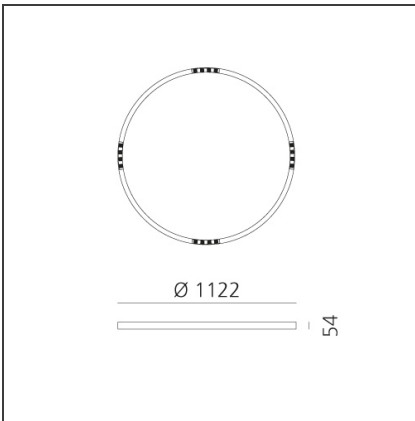

A.24 Stand-alone - Ceiling Circular - Sharping Emission - Ø 1122mm - 3000K - DALI - Brushed Silver

IP20  Dimmerable: 

DESIGN BY

Carlotta de Bevilacqua

DESCRIPTION

TECHNICAL DRAWINGS

FEATURES

| | | | |
|----------------------|-------------------------------|----------------|----------------------------------|
| Article Code: | AQ64215 | Series: | Indoor, 2018 Artemide Collection |
| Colour: | Brushed Silver | | |
| Installation: | Recessed, Suspension, Ceiling | | |
| Environment: | Indoor | | |

DIMENSIONS

| | |
|----------------|--------|
| Height: | cm 5.4 |
| Weight: | kg 5.5 |

INCLUDED SOURCES

| | | | |
|------------------|-----|-------------------------------|-------|
| Category: | LED | Color temperature (K): | 3000K |
| Number: | 1 | CRI: | 90 |
| Watt: | 50W | | |
| Type: | 0 | | |

LUMINAIRE

| | | | |
|--------------|-----|--------------------------------------|--------|
| Watt: | 50W | Delivered lumens output (lm): | 3356lm |
| | | CCT: | 3000K |
| | | CRI: | 80 |
| | | Dimmable Typology: | Dali |