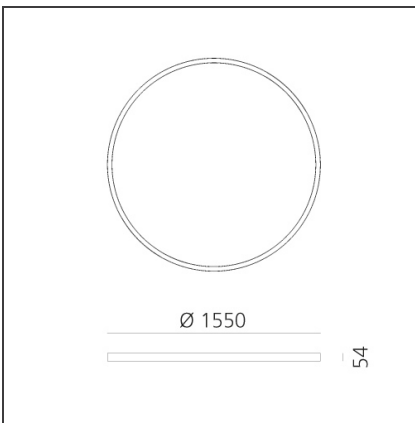

A.24 Stand-alone - Ceiling Circular - Diffused Emission - Ø 1550mm - 4000K - DALI - Brushed Bronze

IP20  Dimmerable: 

DESIGN BY

Carlotta de Bevilacqua

DESCRIPTION

TECHNICAL DRAWINGS

FEATURES

Article Code:	AQ65120	Series:	Indoor, 2018 Artemide Collection
Colour:	Brushed Bronze		
Installation:	Recessed, Suspension, Ceiling		
Environment:	Indoor		

DIMENSIONS

Height:	cm 5,4
Weight:	kg 8,5

INCLUDED SOURCES

Category:	LED	Color temperature (K):	4000K
Number:	1	CRI:	80
Watt:	136W		
Type:	0		

LUMINAIRE

Watt:	136W	Delivered lumens output (lm):	9924lm
		CCT:	4000K
		CRI:	80
		Dimmable Typology:	Dali