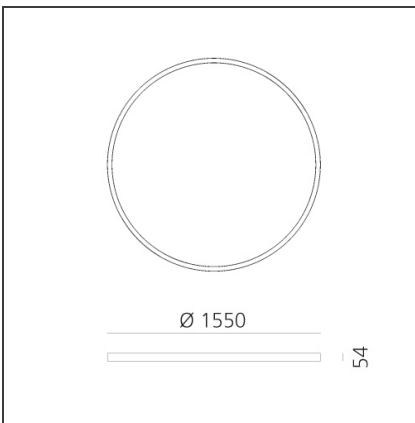

A.24 Stand-alone - Ceiling Circular - Diffused Emission - Ø 1550mm - 4000K - DALI - Black

IP20  Dimmerable: 

DESIGN BY

Carlotta de Bevilacqua

TECHNICAL DRAWINGS

FEATURES

| | | | |
|----------------------|-------------------------------|----------------|----------------------------------|
| Article Code: | AQ65104 | Series: | Indoor, 2018 Artemide Collection |
| Colour: | Black | | |
| Installation: | Recessed, Suspension, Ceiling | | |
| Environment: | Indoor | | |

DIMENSIONS

| | |
|----------------|--------|
| Height: | cm 5,4 |
| Weight: | kg 8,5 |

INCLUDED SOURCES

| | | | |
|------------------|------|-------------------------------|-------|
| Category: | LED | Color temperature (K): | 4000K |
| Number: | 1 | CRI: | 80 |
| Watt: | 136W | | |
| Type: | 0 | | |

LUMINAIRE

| | | | |
|--------------|------|--------------------------------------|--------|
| Watt: | 136W | Delivered lumens output (lm): | 9924lm |
| | | CCT: | 4000K |
| | | CRI: | 80 |
| | | Dimmable Typology: | Dali |