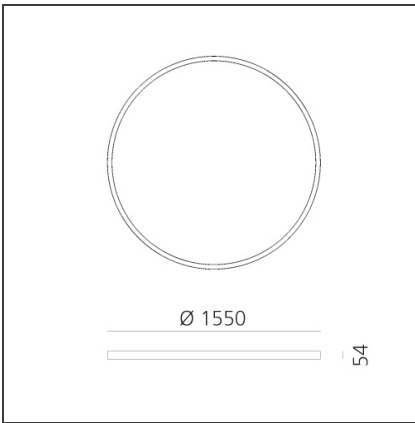

A.24 Stand-alone - Ceiling Circular - Diffused Emission - Ø 1550mm - 3000K - DALI - Black

IP20  Dimmerable: 

DESIGN BY

Carlotta de Bevilacqua

TECHNICAL DRAWINGS

FEATURES

Article Code:	AQ65004	Series:	Indoor, 2018 Artemide Collection
Colour:	Black		
Installation:	Recessed, Suspension, Ceiling		
Environment:	Indoor		

DIMENSIONS

Height:	cm 5,4
Weight:	kg 8,5

INCLUDED SOURCES

Category:	LED	Color temperature (K):	3000K
Number:	1	CRI:	80
Watt:	136W		
Type:	0		

LUMINAIRE

Watt:	136W	Delivered lumens output (lm):	9499lm
		CCT:	3000K
		CRI:	80
		Dimmable Typology:	Dali