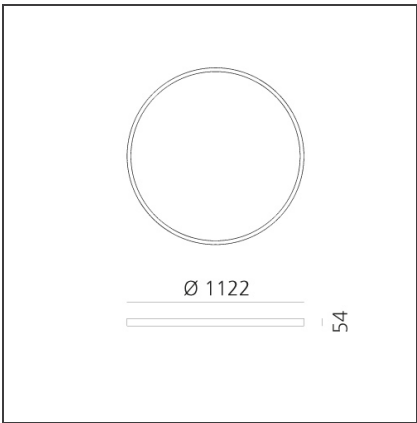

**A.24 Stand-alone - Ceiling Circular - Diffused Emission - Ø 1122mm - 4000K - DALI - Brushed Silver**

IP20  Dimmerable: 

**DESIGN BY**

Carlotta de Bevilacqua

**TECHNICAL DRAWINGS**

**FEATURES**

<b>Article Code:</b>	AQ64115	<b>Series:</b>	Indoor, 2018 Artemide Collection
<b>Colour:</b>	Brushed Silver		
<b>Installation:</b>	Recessed, Suspension, Ceiling		
<b>Environment:</b>	Indoor		

**DIMENSIONS**

<b>Height:</b>	cm 5.4
<b>Weight:</b>	kg 6

**INCLUDED SOURCES**

<b>Category:</b>	LED	<b>Color temperature (K):</b>	4000K
<b>Number:</b>	1	<b>CRI:</b>	80
<b>Watt:</b>	102W		
<b>Type:</b>	0		