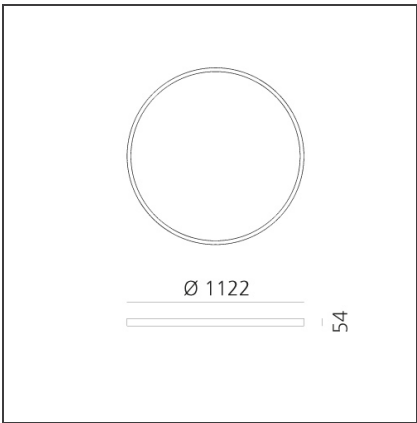

**A.24 Stand-alone - Ceiling Circular - Diffused Emission - Ø 1122mm - 4000K - DALI - Black**

IP20  Dimmerable: 

**DESIGN BY**

Carlotta de Bevilacqua

**TECHNICAL DRAWINGS**

**FEATURES**

<b>Article Code:</b>	AQ64104	<b>Series:</b>	Indoor, 2018 Artemide Collection
<b>Colour:</b>	Black		
<b>Installation:</b>	Recessed, Suspension, Ceiling		
<b>Environment:</b>	Indoor		

**DIMENSIONS**

<b>Height:</b>	cm 5.4
<b>Weight:</b>	kg 6

**INCLUDED SOURCES**

<b>Category:</b>	LED	<b>Color temperature (K):</b>	4000K
<b>Number:</b>	1	<b>CRI:</b>	80
<b>Watt:</b>	102W		
<b>Type:</b>	0		