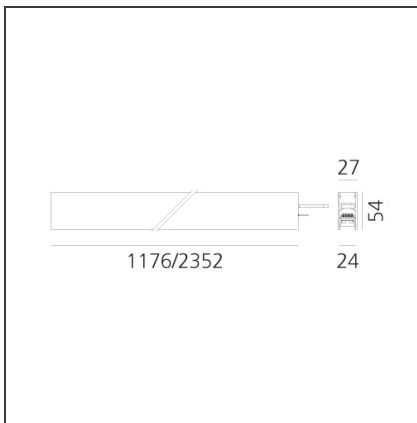

TECHNICAL DRAWINGS

FEATURES

Article Code:	AQ23204	Series:	Indoor, 2018
Colour:	Black	Emission:	Artemide Collection Direct
Installation:	Recessed, Wall, Suspension, Ceiling		
Environment:	Indoor		

DIMENSIONS

Length:	cm 235.2
Width:	cm 2.7
Weight:	kg 2.7
Recessed depth:	cm 5.4

INCLUDED SOURCES

Category:	LED	Color temperature (K):	3000K
Number:	1	CRI:	90
Watt:	50W		
Type:	0		

LUMINAIRE

Watt:	50W	Delivered lumens output (lm):	3461lm
		CCT:	3000K
		CRI:	90

Notes

*Uses 2 DALI addresses. Each module, angle and curved elements are provided with mechanical and electrical joints and installation accessories. End caps have to be ordered separately. Sharping kit (louvres and covers) has to be ordered separately. Depending on the driver, the product can be undimmable or dimmable DALI.