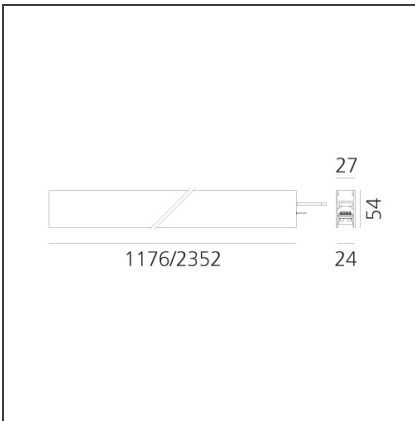

TECHNICAL DRAWINGS

FEATURES

Article Code:	AQ23501	Series:	Indoor, 2018
Colour:	White	Emission:	Artemide Collection Direct
Installation:	Recessed, Wall, Suspension, Ceiling		
Environment:	Indoor		

DIMENSIONS

Length:	cm 235.2
Width:	cm 2.7
Weight:	kg 2.7
Recessed depth:	cm 5.4

INCLUDED SOURCES

Category:	LED	Color temperature (K):	2700K
Number:	1	Color Tolerance:	MacAdam 2SDCM
Watt:	50W	Service Life:	L70 (6K) 50000h
Type:	0		

LUMINAIRE

Watt:	46W	Delivered lumens output (lm):	3249lm
		CCT:	2700K
		CRI:	90

Notes

*Uses 2 DALI addresses. Each module, angle and curved elements are provided with mechanical and electrical joints and installation accessories. End caps have to be ordered separately. Sharping kit (louvres and covers) has to be ordered separately. Depending on the driver, the product can be undimmable or dimmable DALI.