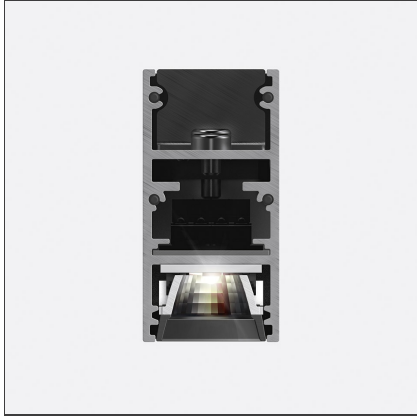

A.24 - Recessed Sharping Emission - Track - Direct Emission - 2352mm - 24° - 4000K - White

IP20 Dimmerable:

DESIGN BY

Carlotta de Bevilacqua

DESCRIPTION

A.24 is an open platform. A single intelligent profile generates three light performances while following the architecture with continuity, freedom and exibility. It is a fluid system that harbours a patented optoelectronic technology.

TECHNICAL DRAWINGS

FEATURES

Article Code:	AQ21301	Series:	Indoor, 2018
Colour:	White	Emission:	Artemide Collection Direct
Installation:	Recessed, Wall, Suspension, Ceiling		
Environment:	Indoor		

DIMENSIONS

Length:	cm 235.2
Width:	cm 2.7
Weight:	kg 2.7
Recessed depth:	cm 5.4

INCLUDED SOURCES

Category:	LED	Color temperature (K):	4000K
Number:	1	CRI:	90
Watt:	50W		
Type:	0		

LUMINAIRE

Watt:	46W	Delivered lumens output (lm):	3485lm
		CCT:	4000K
		CRI:	80

240W Ceiling power supply kit - 321x91x111H - 230VAC-48VDC IP20 - Dimmable DALI - Black AQ17204

A.24 - Recessed Accessories - Transition Joint - White AQ29001

A.24 - Remote Box Power Supply Kit - 313x243x57,5h - (230VAC-48VDC 240W DALI) AQ16000