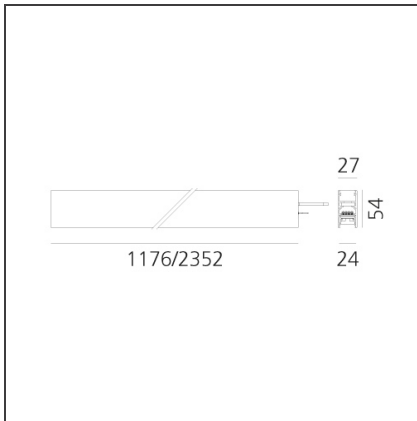

TECHNICAL DRAWINGS

FEATURES

Article Code:	AQ21301	Series:	Indoor, 2018
Colour:	White	Emission:	Artemide Collection Direct
Installation:	Recessed, Wall, Suspension, Ceiling		
Environment:	Indoor		

DIMENSIONS

Length:	cm 235.2
Width:	cm 2.7
Weight:	kg 2.7
Recessed depth:	cm 5.4

INCLUDED SOURCES

Category:	LED	Color temperature (K):	4000K
Number:	1	CRI:	90
Watt:	50W		
Type:	0		

LUMINAIRE

Watt:	46W	Delivered lumens output (lm):	3485lm
		CCT:	4000K
		CRI:	80

Notes

*Uses 2 DALI addresses. Each module, angle and curved elements are provided with mechanical and electrical joints and installation accessories. End caps have to be ordered separately. Sharping kit (louvres and covers) has to be ordered separately. Depending on the driver, the product can be undimmable or dimmable DALI.