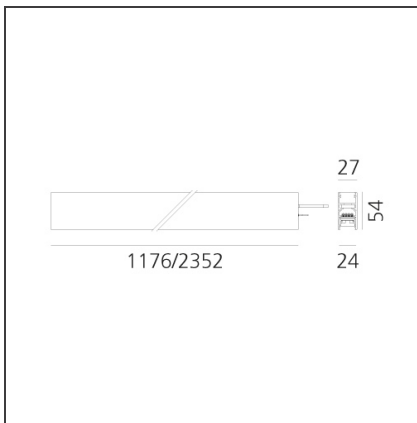

TECHNICAL DRAWINGS

FEATURES

Article Code:	AQ21501	Series:	Indoor, 2018
Colour:	White		Artemide Collection
Installation:	Recessed, Wall, Suspension, Ceiling	Emission:	Direct
Environment:	Indoor		

DIMENSIONS

Length:	cm 235.2
Width:	cm 2.7
Weight:	kg 2.7
Recessed depth:	cm 5.4

INCLUDED SOURCES

Category:	LED	Color temperature (K):	2700K
Number:	1	Color Tolerance:	MacAdam 2SDCM
Watt:	50W	Service Life:	L70 (6K) 50000h
Type:	0		

LUMINAIRE

Watt:	50W	Delivered lumens output (lm):	3056lm
		CCT:	2700K
		CRI:	90

Notes

*Uses 2 DALI addresses. Each module, angle and curved elements are provided with mechanical and electrical joints and installation accessories. End caps have to be ordered separately. Sharping kit (louvres and covers) has to be ordered separately. Depending on the driver, the product can be undimmable or dimmable DALI.