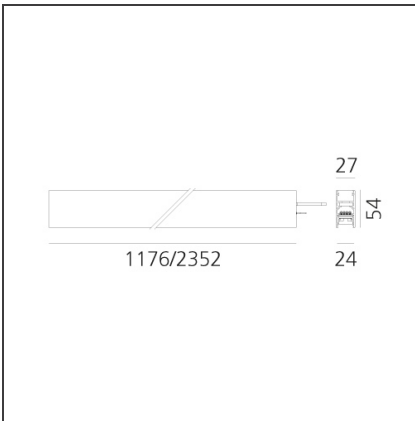

TECHNICAL DRAWINGS

FEATURES

Article Code:	AQ23004	Series:	Indoor, 2018
Colour:	Black	Emission:	Artemide Collection Direct
Installation:	Recessed, Wall, Suspension, Ceiling		
Environment:	Indoor		

DIMENSIONS

Length:	cm 117.6
Width:	cm 2.7
Weight:	kg 1.4
Recessed depth:	cm 5.4

INCLUDED SOURCES

Category:	LED	Color temperature (K):	3000K
Number:	1	CRI:	90
Watt:	25W		
Type:	0		

LUMINAIRE

Watt:	22W	Delivered lumens output (lm):	1731lm
		CCT:	3000K
		CRI:	90

Notes

*Uses 1 DALI address. Each module, angle and curved elements are provided with mechanical and electrical joints and installation accessories. End caps have to be ordered separately. Sharping kit (louvres and covers) has to be ordered separately. Depending on the driver, the product can be undimmable or dimmable DALI.