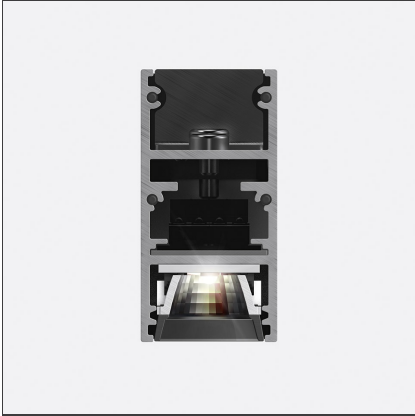

A.24 - Recessed Sharping Emission - Track - Direct Emission - 1176mm - 62° - 3000K - Black

IP20 Dimmerable:

DESIGN BY

Carlotta de Bevilacqua

DESCRIPTION

A.24 is an open platform. A single intelligent profile generates three light performances while following the architecture with continuity, freedom and exibility. It is a fluid system that harbours a patented optoelectronic technology.

TECHNICAL DRAWINGS

FEATURES

Article Code:	AQ23004	Series:	Indoor, 2018
Colour:	Black	Emission:	Artemide Collection Direct
Installation:	Recessed, Wall, Suspension, Ceiling		
Environment:	Indoor		

DIMENSIONS

Length:	cm 117.6
Width:	cm 2.7
Weight:	kg 1.4
Recessed depth:	cm 5.4

INCLUDED SOURCES

Category:	LED	Color temperature (K):	3000K
Number:	1	CRI:	90
Watt:	25W		
Type:	0		

LUMINAIRE

Watt:	22W	Delivered lumens output (lm):	1731lm
		CCT:	3000K
		CRI:	90