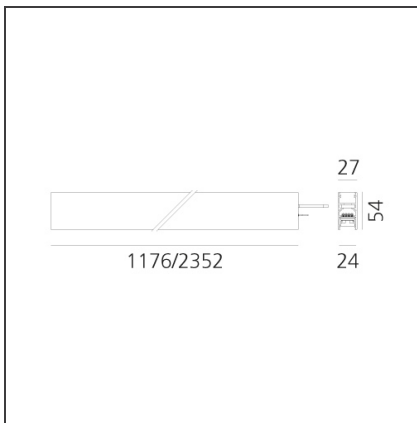

TECHNICAL DRAWINGS

FEATURES

Article Code:	AQ21101	Series:	Indoor, 2018
Colour:	White	Emission:	Artemide Collection Direct
Installation:	Recessed, Wall, Suspension, Ceiling		
Environment:	Indoor		

DIMENSIONS

Length:	cm 117.6
Width:	cm 2.7
Weight:	kg 1.4
Recessed depth:	cm 5.4

INCLUDED SOURCES

Category:	LED	Color temperature (K):	4000K
Number:	1	CRI:	90
Watt:	25W		
Type:	0		

LUMINAIRE

Watt:	22W	Delivered lumens output (lm):	1742lm
		CCT:	4000K
		CRI:	80

Notes

*Uses 1 DALI address. Each module, angle and curved elements are provided with mechanical and electrical joints and installation accessories. End caps have to be ordered separately. Sharping kit (louvres and covers) has to be ordered separately. Depending on the driver, the product can be undimmable or dimmable DALI.