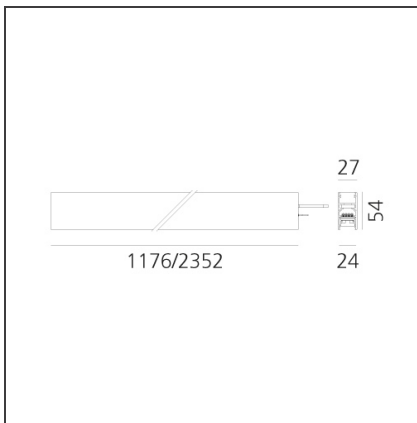

TECHNICAL DRAWINGS

FEATURES

Article Code:	AQ21001	Series:	Indoor, 2018
Colour:	White	Emission:	Artemide Collection Direct
Installation:	Recessed, Wall, Suspension, Ceiling		
Environment:	Indoor		

DIMENSIONS

Length:	cm 117.6
Width:	cm 2.7
Weight:	kg 1.4
Recessed depth:	cm 5.4

INCLUDED SOURCES

Category:	LED	Color temperature (K):	3000K
Number:	1	CRI:	90
Watt:	25W		
Type:	0		

LUMINAIRE

Watt:	22W	Delivered lumens output (lm):	1628lm
		CCT:	3000K
		CRI:	80

Notes

*Uses 1 DALI address. Each module, angle and curved elements are provided with mechanical and electrical joints and installation accessories. End caps have to be ordered separately. Sharping kit (louvres and covers) has to be ordered separately. Depending on the driver, the product can be undimmable or dimmable DALI.