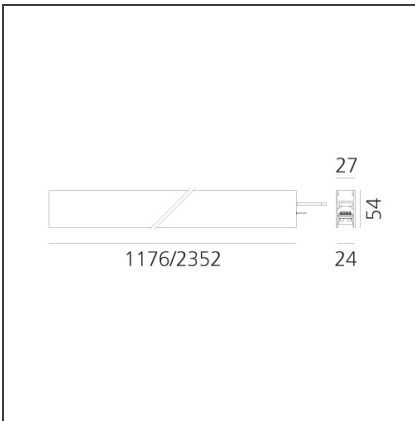

TECHNICAL DRAWINGS

FEATURES

Article Code:	AQ21404	Series:	Indoor, 2018
Colour:	Black	Emission:	Artemide Collection Direct
Installation:	Recessed, Wall, Suspension, Ceiling		
Environment:	Indoor		

DIMENSIONS

Length:	cm 117.6
Width:	cm 2.7
Weight:	kg 1.4
Recessed depth:	cm 5.4

INCLUDED SOURCES

Category:	LED	Color temperature (K):	2700K
Number:	1	Color Tolerance:	MacAdam 2SDCM
Watt:	25W	Service Life:	L70 (6K) 50000h
Type:	0		

LUMINAIRE

Watt:	22W	Delivered lumens output (lm):	1528lm
		CCT:	2700K
		CRI:	90

Notes

*Uses 1 DALI address. Each module, angle and curved elements are provided with mechanical and electrical joints and installation accessories. End caps have to be ordered separately. Sharping kit (louvres and covers) has to be ordered separately. Depending on the driver, the product can be undimmable or dimmable DALI.