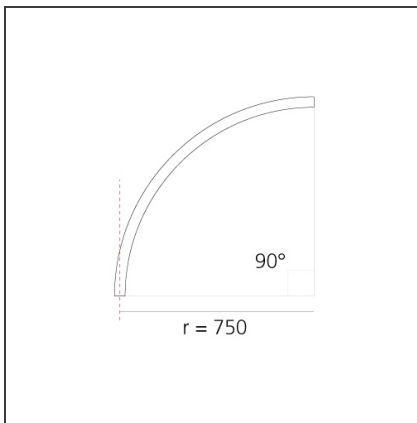

TECHNICAL DRAWINGS

FEATURES

Article Code:	AQ53604	Series:	Indoor, 2018
Colour:	Black	Emission:	Artemide Collection Direct
Installation:	Recessed, Wall, Suspension, Ceiling		
Environment:	Indoor		

DIMENSIONS

Width:	cm 2.7
Recessed depth:	cm 5.4

INCLUDED SOURCES

Category:	LED	Color temperature (K):	4000K
Number:	1	CRI:	90
Watt:	25W		
Type:	0		

LUMINAIRE

Watt:	25W	Delivered lumens output (lm):	1678lm
		CCT:	4000K
		CRI:	90

Notes

*Uses 1 DALI address. Each module, angle and curved elements are provided with mechanical and electrical joints and installation accessories. End caps have to be ordered separately. Sharping kit (louvres and covers) has to be ordered separately. Depending on the driver, the product can be undimmable or dimmable DALI.