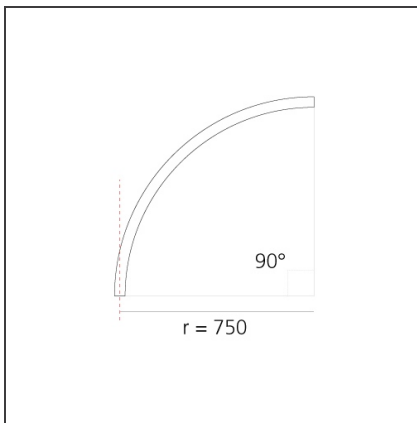

TECHNICAL DRAWINGS

FEATURES

Article Code:	AQ53401	Series:	Indoor, 2018
Colour:	White		Artemide Collection
Installation:	Recessed, Wall, Suspension, Ceiling	Emission:	Direct
Environment:	Indoor		

DIMENSIONS

Width:	cm 2.7
Recessed depth:	cm 5.4

INCLUDED SOURCES

Category:	LED	Color temperature (K):	3000K
Number:	1	CRI:	90
Watt:	25W		
Type:	0		

LUMINAIRE

Watt:	25W	Delivered lumens output (lm):	1678lm
		CCT:	3000K
		CRI:	80

Notes

*Uses 1 DALI address. Each module, angle and curved elements are provided with mechanical and electrical joints and installation accessories. End caps have to be ordered separately. Sharping kit (louvres and covers) has to be ordered separately. Depending on the driver, the product can be undimmable or dimmable DALI.