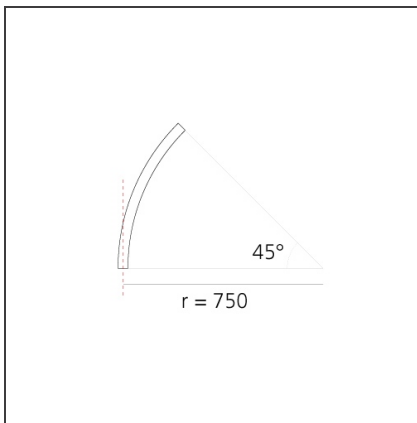

TECHNICAL DRAWINGS

FEATURES

Article Code:	AQ52601	Series:	Indoor, 2018
Colour:	White		Artemide Collection
Installation:	Recessed, Wall, Suspension, Ceiling	Emission:	Direct
Environment:	Indoor		

DIMENSIONS

Width:	cm 2.7
Recessed depth:	cm 5.4

INCLUDED SOURCES

Category:	LED	Color temperature (K):	4000K
Number:	1	CRI:	90
Watt:	12W		
Type:	0		

LUMINAIRE

Watt:	12W	Delivered lumens output (lm):	839lm
		CCT:	4000K
		CRI:	80

Notes

*Uses 1 DALI address. Each module, angle and curved elements are provided with mechanical and electrical joints and installation accessories. End caps have to be ordered separately. Sharping kit (louvres and covers) has to be ordered separately. Depending on the driver, the product can be undimmable or dimmable DALI.