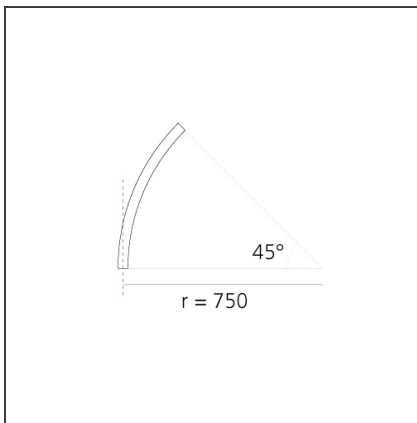

TECHNICAL DRAWINGS

FEATURES

Article Code:	AQ52604	Series:	Indoor, 2018
Colour:	Black	Emission:	Artemide Collection
Installation:	Recessed, Wall, Suspension, Ceiling		Direct
Environment:	Indoor		

DIMENSIONS

Width:	cm 2.7
Recessed depth:	cm 5.4

INCLUDED SOURCES

Category:	LED	Color temperature (K):	4000K
Number:	1	CRI:	90
Watt:	12W		
Type:	0		

LUMINAIRE

Watt:	12W	Delivered lumens output (lm):	839lm
		CCT:	4000K
		CRI:	90

Notes

*Uses 1 DALI address. Each module, angle and curved elements are provided with mechanical and electrical joints and installation accessories. End caps have to be ordered separately. Sharping kit (louvres and covers) has to be ordered separately. Depending on the driver, the product can be undimmable or dimmable DALI.