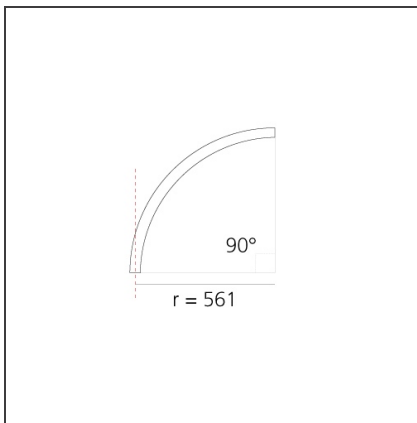

TECHNICAL DRAWINGS

FEATURES

Article Code:	AQ51401	Series:	Indoor, 2018 Artemide Collection
Colour:	White	Emission:	Direct
Installation:	Recessed, Wall, Suspension, Ceiling		
Environment:	Indoor		

DIMENSIONS

Width:	cm 2.7
Recessed depth:	cm 5.4

INCLUDED SOURCES

Category:	LED	Color temperature (K):	3000K
Number:	1	CRI:	90
Watt:	12W		
Type:	0		

LUMINAIRE

Watt:	12W	Delivered lumens output (lm):	839lm
		CCT:	3000K
		CRI:	80

Notes

*Uses 1 DALI address. Each module, angle and curved elements are provided with mechanical and electrical joints and installation accessories. End caps have to be ordered separately. Sharping kit (louvres and covers) has to be ordered separately. Depending on the driver, the product can be undimmable or dimmable DALI.