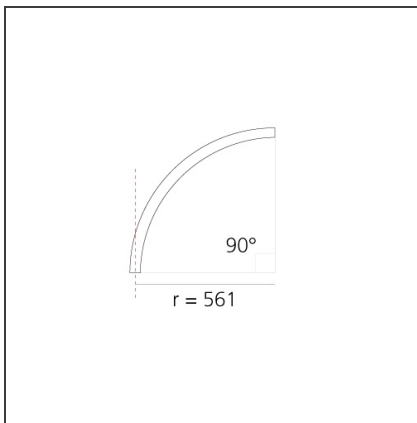

TECHNICAL DRAWINGS

FEATURES

Article Code:	AQ51404	Series:	Indoor, 2018
Colour:	Black	Emission:	Artemide Collection Direct
Installation:	Recessed, Wall, Suspension, Ceiling		
Environment:	Indoor		

DIMENSIONS

Width:	cm 2.7
Recessed depth:	cm 5.4

INCLUDED SOURCES

Category:	LED	Color temperature (K):	3000K
Number:	1	CRI:	90
Watt:	12W		
Type:	0		

LUMINAIRE

Watt:	12W	Delivered lumens output (lm):	839lm
		CCT:	3000K
		CRI:	90

Notes

*Uses 1 DALI address. Each module, angle and curved elements are provided with mechanical and electrical joints and installation accessories. End caps have to be ordered separately. Sharping kit (louvres and covers) has to be ordered separately. Depending on the driver, the product can be undimmable or dimmable DALI.