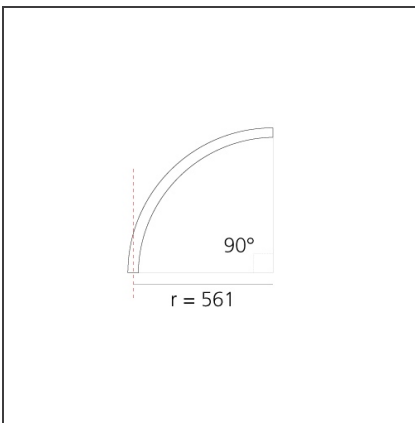

TECHNICAL DRAWINGS

FEATURES

Article Code:	AQ51901	Series:	Indoor, 2018
Colour:	White		Artemide Collection
Installation:	Recessed, Wall, Suspension, Ceiling	Emission:	Direct
Environment:	Indoor		

DIMENSIONS

Width:	cm 2.7
Recessed depth:	cm 5.4

INCLUDED SOURCES

Category:	LED	Color temperature (K):	2700K
Number:	1	Color Tolerance:	MacAdam 2SDCM
Watt:	12W	Service Life:	L70 (6K) 50000h
Type:	0		

LUMINAIRE

Watt:	12W	Delivered lumens output (lm):	839lm
		CCT:	2700K
		CRI:	90

Notes

*Uses 1 DALI address. Each module, angle and curved elements are provided with mechanical and electrical joints and installation accessories. End caps have to be ordered separately. Sharping kit (louvres and covers) has to be ordered separately. Depending on the driver, the product can be undimmable or dimmable DALI.