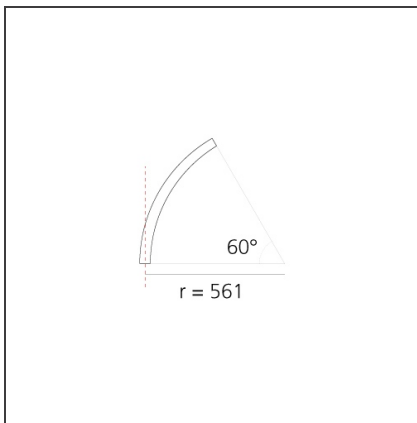

TECHNICAL DRAWINGS

FEATURES

Article Code:	AQ50404	Series:	Indoor, 2018
Colour:	Black	Emission:	Artemide Collection Direct
Installation:	Recessed, Wall, Suspension, Ceiling		
Environment:	Indoor		

DIMENSIONS

Width:	cm 2.7
Recessed depth:	cm 5.4

INCLUDED SOURCES

Category:	LED	Color temperature (K):	3000K
Number:	1	CRI:	90
Watt:	12W		
Type:	0		

LUMINAIRE

Watt:	12W	Delivered lumens output (lm):	839lm
		CCT:	3000K
		CRI:	90

Notes

*Uses 1 DALI address. Each module, angle and curved elements are provided with mechanical and electrical joints and installation accessories. End caps have to be ordered separately. Sharping kit (louvres and covers) has to be ordered separately. Depending on the driver, the product can be undimmable or dimmable DALI.