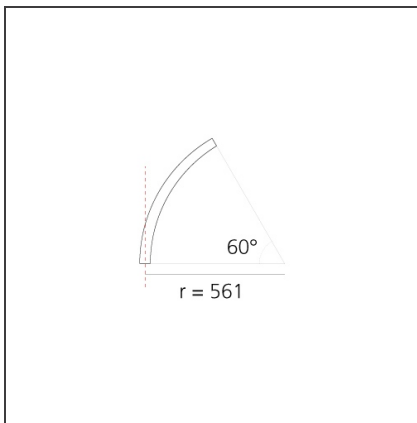

TECHNICAL DRAWINGS

FEATURES

Article Code:	AQ50904	Series:	Indoor, 2018
Colour:	Black		Artemide Collection
Installation:	Recessed, Wall, Suspension, Ceiling	Emission:	Direct
Environment:	Indoor		

DIMENSIONS

Width:	cm 2.7
Recessed depth:	cm 5.4

INCLUDED SOURCES

Category:	LED	Color temperature (K):	2700K
Number:	1	Color Tolerance:	MacAdam 2SDCM
Watt:	12W	Service Life:	L70 (6K) 50000h
Type:	0		

LUMINAIRE

Watt:	12W	Delivered lumens output (lm):	839lm
		CCT:	2700K
		CRI:	90

Notes

*Uses 1 DALI address. Each module, angle and curved elements are provided with mechanical and electrical joints and installation accessories. End caps have to be ordered separately. Sharping kit (louvres and covers) has to be ordered separately. Depending on the driver, the product can be undimmable or dimmable DALI.