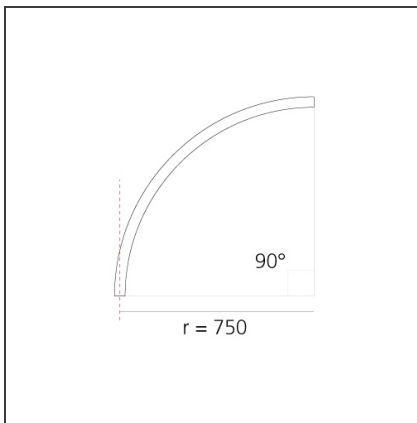

TECHNICAL DRAWINGS

FEATURES

Article Code:	AQ53801	Series:	Indoor, 2018
Colour:	White		Artemide Collection
Installation:	Recessed, Wall, Suspension, Ceiling	Emission:	Direct
Environment:	Indoor		

DIMENSIONS

Width:	cm 2.7
Recessed depth:	cm 5.4

INCLUDED SOURCES

Category:	LED	Color temperature (K):	2700K
Number:	1	Color Tolerance:	MacAdam 2SDCM
Watt:	25W	Service Life:	L70 (6K) 50000h
Type:	0		

LUMINAIRE

Watt:	25W	Delivered lumens output (lm):	1678lm
		CCT:	2700K
		CRI:	90

Notes

*Uses 1 DALI address. Each module, angle and curved elements are provided with mechanical and electrical joints and installation accessories. End caps have to be ordered separately. Sharping kit (louvres and covers) has to be ordered separately. Depending on the driver, the product can be undimmable or dimmable DALI.