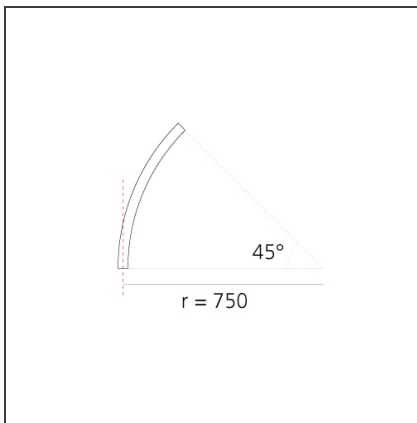

TECHNICAL DRAWINGS

FEATURES

Article Code:	AQ52504	Series:	Indoor, 2018 Artemide Collection
Colour:	Black	Emission:	Direct
Installation:	Recessed, Wall, Suspension, Ceiling		
Environment:	Indoor		

DIMENSIONS

Width:	cm 2.7
Recessed depth:	cm 5.4

INCLUDED SOURCES

Category:	LED	Color temperature (K):	4000K
Number:	1	CRI:	90
Watt:	12W		
Type:	0		

LUMINAIRE

Watt:	12W	Delivered lumens output (lm):	839lm
		CCT:	4000K
		CRI:	90

Notes

*Uses 1 DALI address. Each module, angle and curved elements are provided with mechanical and electrical joints and installation accessories. End caps have to be ordered separately. Sharping kit (louvres and covers) has to be ordered separately. Depending on the driver, the product can be undimmable or dimmable DALI.