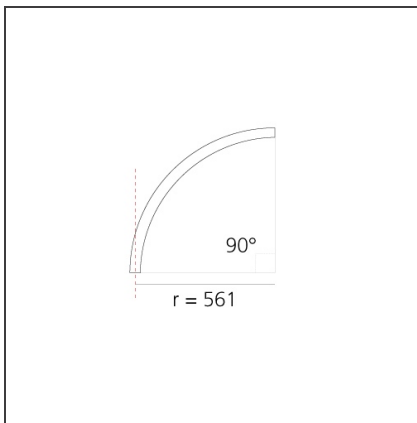

TECHNICAL DRAWINGS

FEATURES

Article Code:	AQ51301	Series:	Indoor, 2018
Colour:	White	Emission:	Artemide Collection
Installation:	Recessed, Wall, Suspension, Ceiling		Direct
Environment:	Indoor		

DIMENSIONS

Width:	cm 2.7
Recessed depth:	cm 5.4

INCLUDED SOURCES

Category:	LED	Color temperature (K):	3000K
Number:	1	CRI:	90
Watt:	12W		
Type:	0		

LUMINAIRE

Watt:	12W	Delivered lumens output (lm):	839lm
		CCT:	3000K
		CRI:	80

Notes

*Uses 1 DALI address. Each module, angle and curved elements are provided with mechanical and electrical joints and installation accessories. End caps have to be ordered separately. Sharping kit (louvres and covers) has to be ordered separately. Depending on the driver, the product can be undimmable or dimmable DALI.