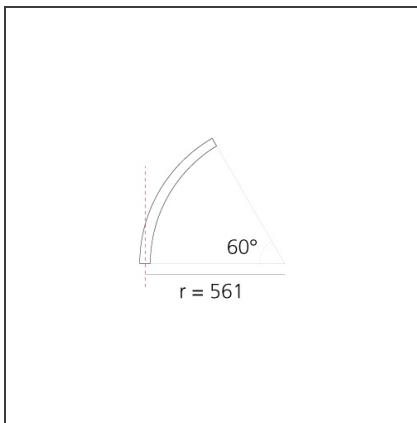

TECHNICAL DRAWINGS

FEATURES

Article Code:	AQ50301	Series:	Indoor, 2018
Colour:	White		Artemide Collection
Installation:	Recessed, Wall, Suspension, Ceiling	Emission:	Direct
Environment:	Indoor		

DIMENSIONS

Width:	cm 2.7
Recessed depth:	cm 5.4

INCLUDED SOURCES

Category:	LED	Color temperature (K):	3000K
Number:	1	CRI:	90
Watt:	12W		
Type:	0		

LUMINAIRE

Watt:	12W	Delivered lumens output (lm):	839lm
		CCT:	3000K
		CRI:	80

Notes

*Uses 1 DALI address. Each module, angle and curved elements are provided with mechanical and electrical joints and installation accessories. End caps have to be ordered separately. Sharping kit (louvres and covers) has to be ordered separately. Depending on the driver, the product can be undimmable or dimmable DALI.