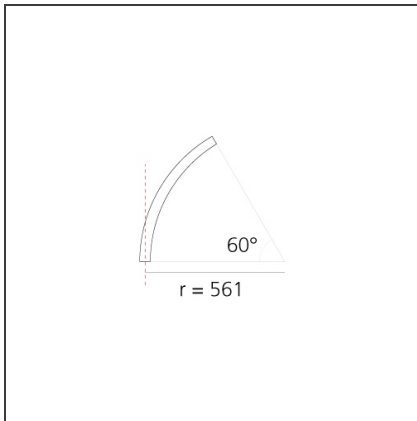

TECHNICAL DRAWINGS

FEATURES

Article Code:	AQ50304	Series:	Indoor, 2018
Colour:	Black	Emission:	Artemide Collection Direct
Installation:	Recessed, Wall, Suspension, Ceiling		
Environment:	Indoor		

DIMENSIONS

Width:	cm 2.7
Recessed depth:	cm 5.4

INCLUDED SOURCES

Category:	LED	Color temperature (K):	3000K
Number:	1	CRI:	90
Watt:	12W		
Type:	0		

LUMINAIRE

Watt:	12W	Delivered lumens output (lm):	839lm
		CCT:	3000K
		CRI:	90

Notes

*Uses 1 DALI address. Each module, angle and curved elements are provided with mechanical and electrical joints and installation accessories. End caps have to be ordered separately. Sharping kit (louvres and covers) has to be ordered separately. Depending on the driver, the product can be undimmable or dimmable DALI.