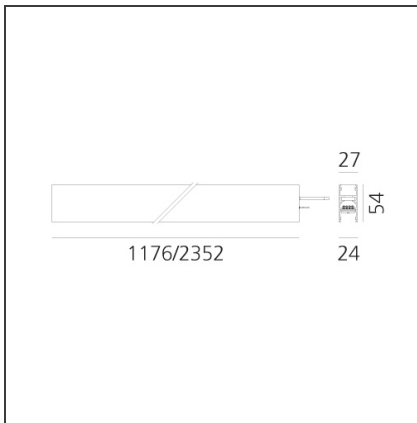

A.24 - Recessed Diffused Emission - Track - Direct Emission - 2352mm - 4000K

IP20 Dimmerable:

DESIGN BY

Carlotta de Bevilacqua

TECHNICAL DRAWINGS

FEATURES

Article Code:	AQ20301	Series:	Indoor, 2018
Colour:	White	Emission:	Artemide Collection
Installation:	Ceiling, Suspension, Wall, Recessed		Direct
Environment:	Indoor		

DIMENSIONS

Length:	cm 235.2
Width:	cm 2.7
Weight:	kg 2.7
Recessed depth:	cm 5.4

INCLUDED SOURCES

Category:	LED	Color temperature (K):	4000K
Number:	1	Color Tolerance:	MacAdam 2SDCM
Watt:	66W	CRI:	80
Type:	0	Service Life:	L70 (6K) 50000h

LUMINAIRE

Watt:	66W	Delivered lumens output (lm):	6027lm
		CCT:	4000K
		CRI:	80

Notes

*Uses 2 DALI addresses. Each module, angle and curved elements are provided with mechanical and electrical joints and installation accessories. End caps have to be ordered separately. Opal diffusing screen has to be ordered separately. Depending on the driver, the product can be undimmable or dimmable DALI.

DALI to DALI-Selv
Interface
103x67x21H
AQ18200