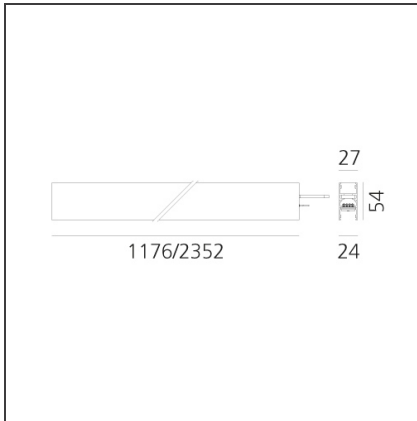

**A.24 - Recessed Diffused Emission - Track - Direct Emission - 2352mm - 3000K**

IP20 Dimmerable:

**DESIGN BY**

Carlotta de Bevilacqua

**TECHNICAL DRAWINGS**

**FEATURES**

|                      |  |                  |                               |
|----------------------|--|------------------|-------------------------------|
| <b>Article Code:</b> | AQ20201                                | <b>Series:</b>   | Indoor, 2018                  |
| <b>Colour:</b>       | White                                  | <b>Emission:</b> | Artemide Collection<br>Direct |
| <b>Installation:</b> | Recessed, Wall,<br>Suspension, Ceiling |                  |                               |
| <b>Environment:</b>  | Indoor                                 |                  |                               |

**DIMENSIONS**

|                        |          |
|------------------------|----------|
| <b>Length:</b>         | cm 235.2 |
| <b>Width:</b>          | cm 2.7   |
| <b>Weight:</b>         | kg 2.7   |
| <b>Recessed depth:</b> | cm 5.4   |