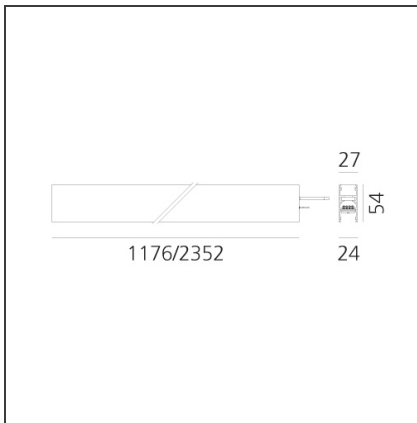

TECHNICAL DRAWINGS

FEATURES

Article Code:	AQ20101	Series:	Indoor, 2018
Colour:	White	Emission:	Artemide Collection
Installation:	Recessed, Wall, Suspension, Ceiling		Direct
Environment:	Indoor		

DIMENSIONS

Length:	cm 117.6
Width:	cm 2.7
Weight:	kg 1.7
Recessed depth:	cm 5.4

INCLUDED SOURCES

Category:	LED	Color temperature (K):	4000K
Number:	1	Color Tolerance:	MacAdam 2SDCM
Watt:	33W	CRI:	80
Type:	0	Service Life:	L70 (6K) 50000h

LUMINAIRE

Watt:	33W	Delivered lumens output (lm):	3013lm
		CCT:	4000K
		CRI:	80

Notes

*Uses 1 DALI address. Each module, angle and curved elements are provided with mechanical and electrical joints and installation accessories. End caps have to be ordered separately. Opal diffusing screen has to be ordered separately. Depending on the driver, the product can be undimmable or dimmable DALI.