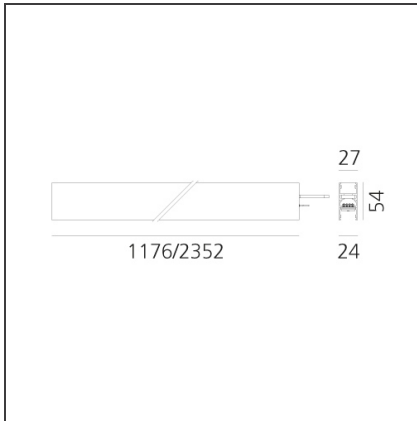

A.24 - Recessed Diffused Emission - Track - Direct Emission - 1176mm - 3000K

IP20 Dimmerable:

DESIGN BY

Carlotta de Bevilacqua

TECHNICAL DRAWINGS

FEATURES

Article Code:	AQ20001	Series:	Indoor, 2018
Colour:	White	Emission:	Artemide Collection Direct
Installation:	Recessed, Wall, Suspension, Ceiling		
Environment:	Indoor		

DIMENSIONS

Length:	cm 117.6
Width:	cm 2.7
Weight:	kg 1.7
Recessed depth:	cm 5.4

INCLUDED SOURCES

Category:	LED	Color temperature (K):	3000K
Number:	1	Color Tolerance:	MacAdam 2SDCM
Watt:	33W	Service Life:	L70 (6K) 50000h
Type:	0		

LUMINAIRE

Watt:	33W	Delivered lumens output (lm):	2884lm
		CCT:	3000K
		CRI:	80

Notes

*Uses 1 DALI address. Each module, angle and curved elements are provided with mechanical and electrical joints and installation accessories. End caps have to be ordered separately. Opal diffusing screen has to be ordered separately. Depending on the driver, the product can be undimmable or dimmable DALI.